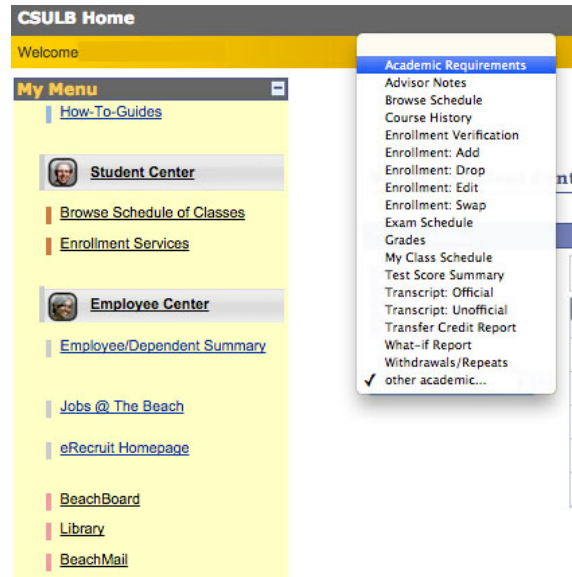

# How to Access your Psych Major GPA:

1. Log into **my.csulb.edu** using your campus ID and password
2. Click on “Student Center”  
→ “other academic...” dropdown bar  
→ “Academic Requirements”

3. Click “expand all”

4. Scroll down to University Requirements for the Major and take a screen shot of that section